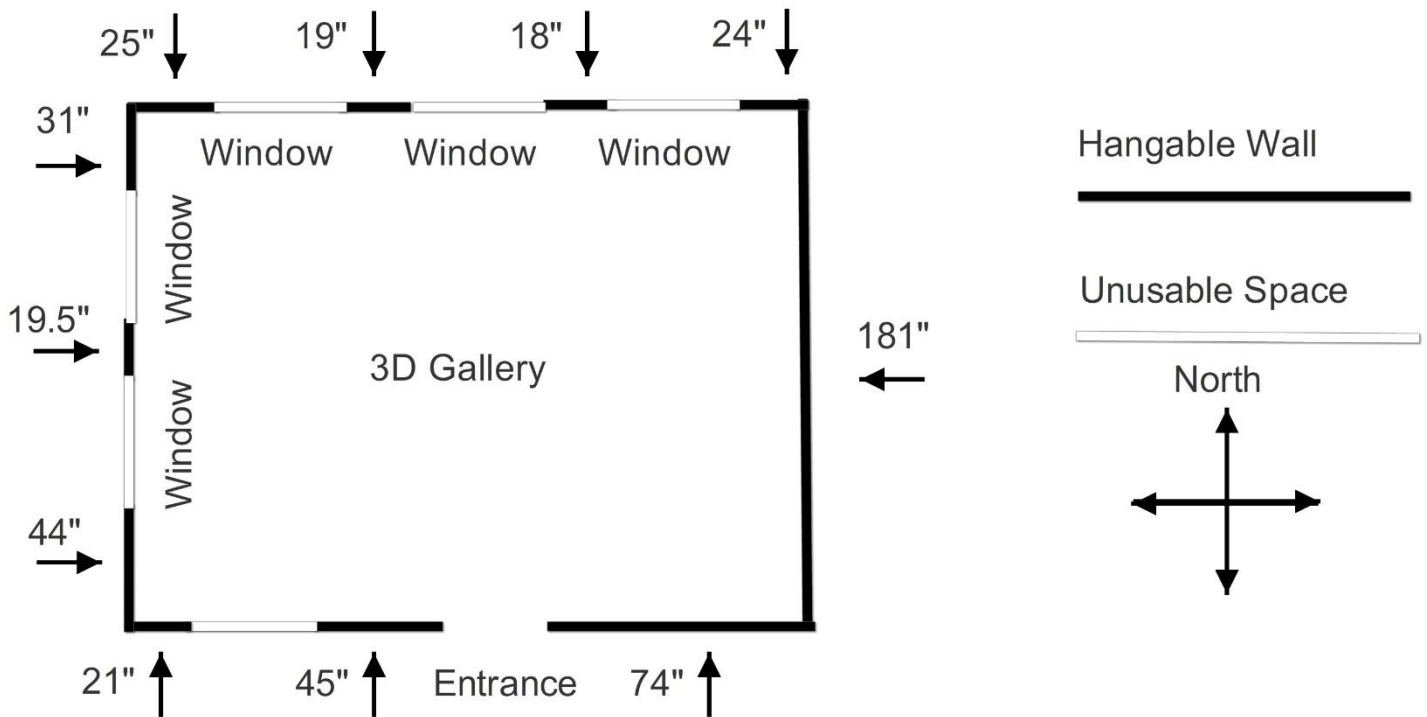

## 3D GALLERY

Wall Space – 884 cm or 29 linear feet

Floor Space – 280 SF